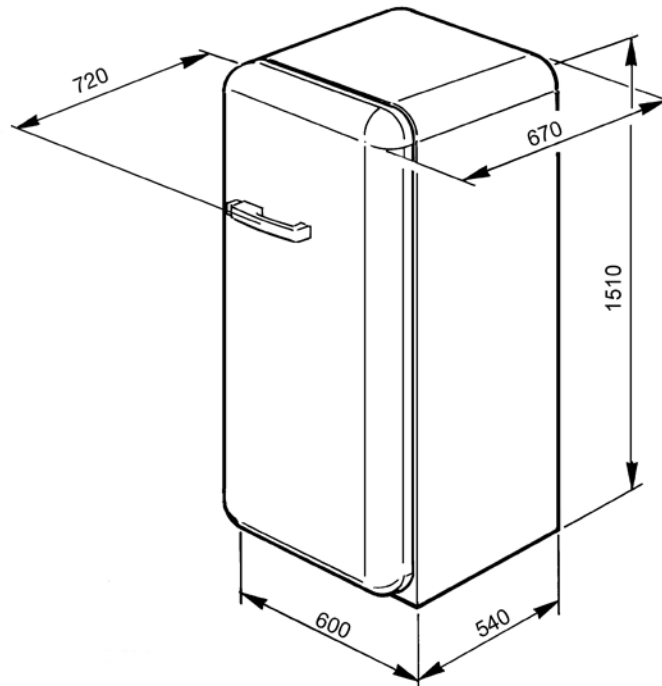

50's style refrigerator with ice compartment
in Black, Right hand hinge
Energy efficiency class A+
EAN13: 8017709132798

• Gross capacity: 256 litres • Tropicalized compressor • Energy consumption: 215 Kw/h per year • Climatic class: N-ST • Freezing capacity: 2kg/24h • Thaw time: 12h • Climatic selector switch • Refrigerator • Fresh food capacity: 222 litres • Automatic defrost • 3 adjustable glass shelves • 1 fruit and vegetable container • 1 chrome wine rack • Ice Box (Four stars) • Frozen food capacity: 26 litres • Ice cube tray • A gap of 175mm must be left on the hinged side of the product to allow the door to open. • **NB: This model will automatically replace the FAB28RNE once stock is no longer available.**